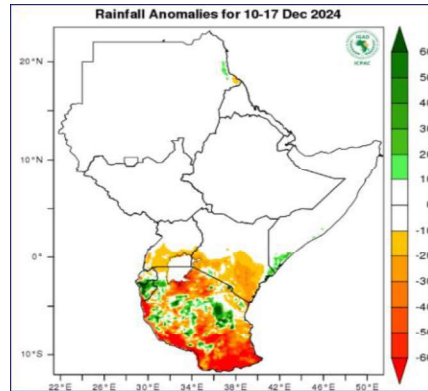

Rainfall Forecast 10-17 December 2024

Figure 1 - Total rainfall forecast for 10-17 Dec 2024 (Source: ICPAC).

Figure 2 - Rainfall anomalies forecast 10-17 Dec 2024 (Source: ICPAC).

Figure 3 - Exceptional rainfall for 10-17 Dec 2024 (Source: ICPAC).

Figures 1 and 2 above indicate that **no rainfall** (colored grey and cyan) is expected over South Sudan this coming week, which is typical for this time of the year. This indicates that the rainy season has ended, and the dry season has started.

In terms of rainfall anomalies (figure 2), **no usual rainfall** (colored cyan) is expected over South Sudan.

Temperature Forecast for 10-17 December 2024

Figure 4 - Mean temperature forecast for 10-17 Dec 2024 (Source: ICPAC).