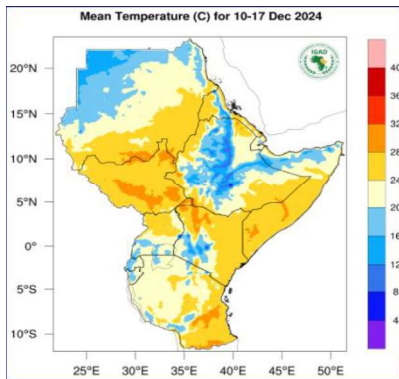

Figures 1 and 2 above indicate that **no rainfall** (colored grey and cyan) is expected over South Sudan this coming week, which is typical for this time of the year. This indicates that the rainy season has ended, and the dry season has started.

In terms of rainfall anomalies (figure 2), **no usual rainfall** (colored cyan) is expected over South Sudan.

Temperature Forecast for 10-17 December 2024

Figure 4 - Mean temperature forecast for 10-17 Dec 2024 (Source: ICPAC).

Figure 5 - Temperature Anomalies for 10-17 Dec 2024 (Source: ICPAC).

Figure 6 - Heat Stress Index: - 2024-12-11 10-17 Dec 2024 (Source: ICPAC).

Figure 4 above indicates that **moderate to high temperatures** of 20 °C –32 °C (colored orange) are expected over South Sudan. Figure 6 above indicates cautionary heat stress levels are expected over parts of central to eastern South Sudan.