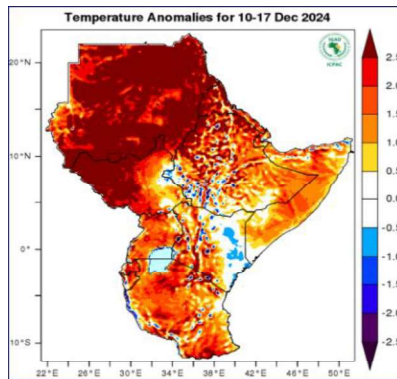

Figures 1 and 2 above indicate that **no rainfall** (colored grey and cyan) is expected over South Sudan this coming week, which is typical for this time of the year. This indicates that the rainy season has ended, and the dry season has started.

In terms of rainfall anomalies (figure 2), **no usual rainfall** (colored cyan) is expected over South Sudan.

Temperature Forecast for 10-17 December 2024

Figure 4 - Mean temperature forecast for 10-17 Dec 2024 (Source: ICPAC).

Figure 5 - Temperature Anomalies for 10-17 Dec 2024 (Source: ICPAC).

Figure 6 - Heat Stress Index: - 2024-12-11 10-17 Dec 2024 (Source: ICPAC).

Figure 4 above indicates that **moderate to high temperatures** of 20 °C –32 °C (colored orange) are expected over South Sudan. Figure 6 above indicates cautionary heat stress levels are expected over parts of central to eastern South Sudan.