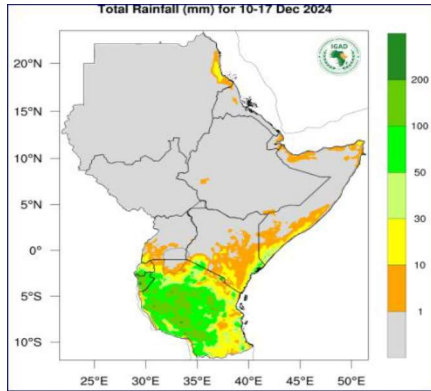

Rainfall Forecast 10-17 December 2024

Figure 1 - Total rainfall forecast for 10-17 Dec 2024 (Source: ICPAC).

Figure 2 - Rainfall anomalies forecast 10-17 Dec 2024 (Source: ICPAC).

Figure 3 - Exceptional rainfall for 10-17 Dec 2024 (Source: ICPAC).

Figures 1 and 2 above indicate that **no rainfall** (colored grey and cyan) is expected over South Sudan this coming week, which is typical for this time of the year. This indicates that the rainy season has ended, and the dry season has started.

In terms of rainfall anomalies (figure 2), **no usual rainfall** (colored cyan) is expected over South Sudan.

Temperature Forecast for 10-17 December 2024

Figure 4 - Mean temperature forecast for 10-17 Dec 2024 (Source: ICPAC).