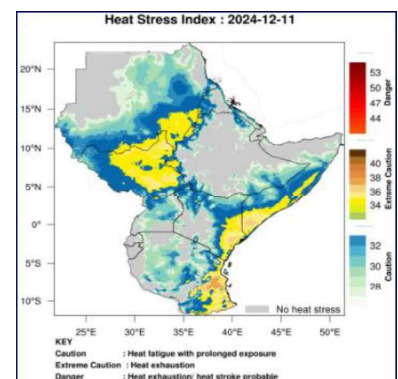

Figures 1 and 2 above indicate that **no rainfall** (colored grey and cyan) is expected over South Sudan this coming week, which is typical for this time of the year. This indicates that the rainy season has ended, and the dry season has started.

In terms of rainfall anomalies (figure 2), **no usual rainfall** (colored cyan) is expected over South Sudan.

Temperature Forecast for 10-17 December 2024

Figure 4 - Mean temperature forecast for 10-17 Dec 2024 (Source: ICPAC).

Figure 5 - Temperature Anomalies for 10-17 Dec 2024 (Source: ICPAC).

Figure 6 - Heat Stress Index: - 2024-12-11 10-17 Dec 2024 (Source: ICPAC).

Figure 4 above indicates that **moderate to high temperatures** of 20 °C –32 °C (colored orange) are expected over South Sudan. Figure 6 above indicates cautionary heat stress levels are expected over parts of central to eastern South Sudan.

According to temperature anomalies (figure 5), **warmer than usual temperatures** (colored orange) are expected over South Sudan.

Source: ¹ <https://www.icpac.net/weekly-forecast/>

This weather bulletin is derived from ICPAC weekly updates and funded by FAO South Sudan's projects, including the Program to Build Resilience for Food and Nutrition Security in the Horn of Africa (funded by the African Development Bank), the Emergency Locust Response Program and Resilient Agricultural Livelihoods Project (funded by the World Bank), with additional funding from the Norwegian and Swiss governments.