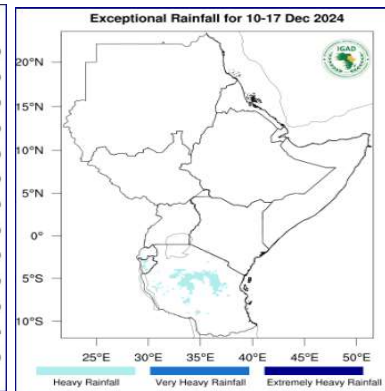

Rainfall Forecast 10-17 December 2024

Figure 1 - Total rainfall forecast for 10-17 Dec 2024 (Source: ICPAC).

Figure 2 - Rainfall anomalies forecast 10-17 Dec 2024 (Source: ICPAC).

Figure 3 - Exceptional rainfall for 10-17 Dec 2024 (Source: ICPAC).

Figures 1 and 2 above indicate that **no rainfall** (colored grey and cyan) is expected over South Sudan this coming week, which is typical for this time of the year. This indicates that the rainy season has ended, and the dry season has started.