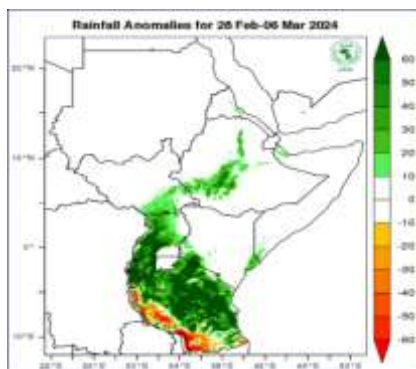

**Rainfall Forecast for 28 February – 06 March 2024**

**Figure 1 – Total rainfall forecast for 28 Feb-06 Mar 24 (Source: ICPAC<sup>1</sup>)**

**Figure 2 –Rainfall anomalies forecast for 28 Feb-06 Mar 24 (Source: ICPAC)**

Figure 1 indicates dry conditions (*colored grey*) are expected over central to northern South Sudan, while light rainfall of less than 50 mm (*colored yellow & orange*) is expected in the southern parts such as, Eastern Equatoria, Central Equatoria, southern parts of Western Equatoria Pibor Administrative Area and part of Bor South.