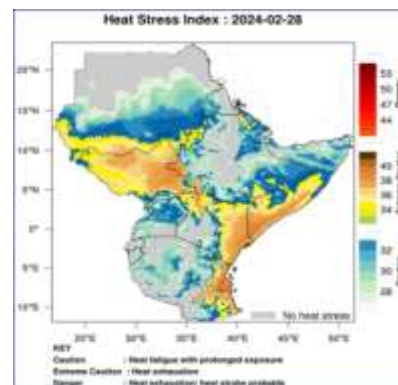

Figure 5– Heat Stress Index: 28 Feb 2024 28 Feb-06 Mar 24 (Source: ICPAC)

Figure 3 above indicates high temperatures (above 32 °C-*colored red*) are expected over parts of eastern South Sudan, while moderate to high temperatures (20-32 °C-*colored orange*) are expected over most parts of South Sudan. Figure 5 above indicates elevated levels of heat stress (*colored yellow*) are expected in most parts of South Sudan.

According to the temperature anomalies map (*Figure 4 above*) warmer than usual temperatures (*colored reddish*) are predicted over most parts of South Sudan.

¹ <https://www.icpac.net/weekly-forecast/>

This weather bulletin is produced by FAO South Sudan’s projects’ i.e BREFONS, Funded by African Development Bank and ELP & RALP Funded by World Bank, NORWEGIAN Project Funded by Norwegian Government and Swiss Agency for Development and Cooperation (SDC) Project, funded by Swiss government.

Visit the CLIMIS Portal: <http://www.climis-southsudan.org>

View Rain Gauge Data on the CLIMIS Portal: <http://www.climis-southsudan.org/agromet/rainfall_data>

For more details, contact: FAO South Sudan: FAO-South-Sudan@fao.org