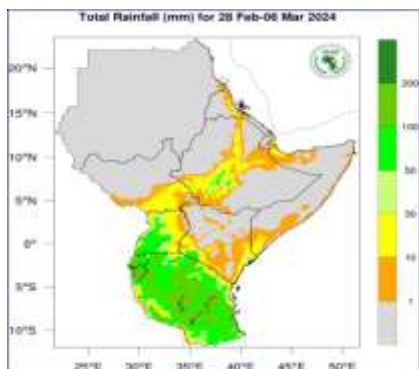

**Rainfall Forecast for 28 February – 06 March 2024**

**Figure 1 – Total rainfall forecast for 28 Feb-06 Mar 24 (Source: ICPAC<sup>1</sup>)**

**Figure 2 –Rainfall anomalies forecast for 28 Feb-06 Mar 24 (Source: ICPAC)**

Figure 1 indicates dry conditions (*colored grey*) are expected over central to northern South Sudan, while light rainfall of less than 50 mm (*colored yellow & orange*) is expected in the southern parts such as, Eastern Equatoria, Central Equatoria, southern parts of Western Equatoria Pibor Administrative Area and part of Bor South.

In terms of rainfall anomalies (*Figure2*), wetter than usual conditions (*colored green*) are expected over southern regions of South Sudan.

**Temperature Forecast for 28 February- 06 March 2024**

**Figure 3 – Mean temperature forecast for - 28 Feb-06 Mar 24 (Source: ICPAC)**