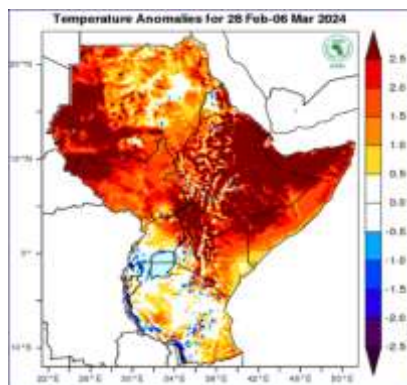

Figure 4 – Temperature Anomalies 28 Feb-06 Mar 24 (Source: ICPAC)