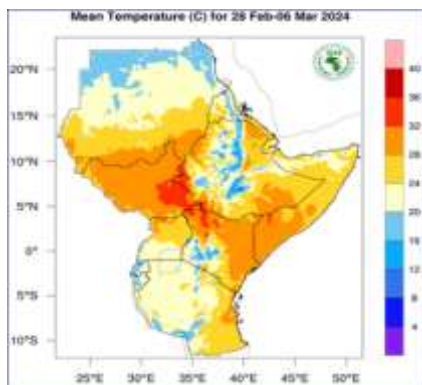

Temperature Forecast for 28 February- 06 March 2024

Figure 3 – Mean temperature forecast for - 28 Feb-06 Mar 24 (Source: ICPAC)