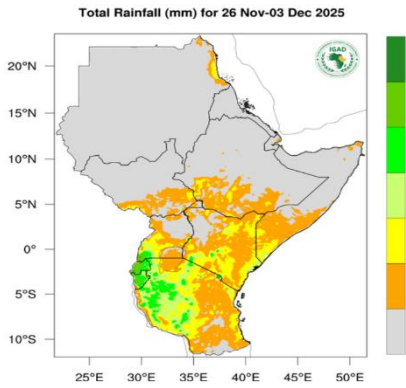

Rainfall Forecast 26 Nov-03 Dec 2025

Figure 1 - Total rainfall forecast 26 Nov-03 Dec 2025 (Source: ICPAC).

Figure 2 - Rainfall anomalies forecast 26 Nov-03 Dec 2025 (Source: ICPAC).

Figure 3 - Exceptional Rainfall forecast 26 Nov-03 Dec 2025 (Source: ICPAC).

Figure 1 above indicates, light rainfall (less than 50 mm-colored orange) is expected over the southern parts of South Sudan, such as most of Jonglei, Pibor, and greater Equatoria. Most of the country remains dry, indicating the dry season has started. Figure 3 above indicates no exceptional rainfall (colored cyan) expected over South Sudan this week.

In terms of rainfall anomalies (Figure 2), normal conditions (colored cyan) are expected over South Sudan.

Temperature Forecast for 26 Nov-03 Dec 2025

Figure 4 - Mean temperature forecast for 26 Nov-03 Dec 2025 (Source: ICPAC).