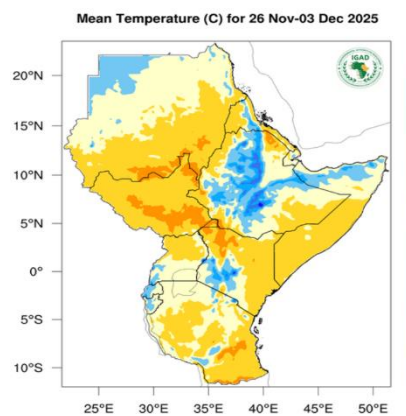

Figure 1 above indicates, light rainfall (less than 50 mm-colored orange) is expected over the southern parts of South Sudan, such as most of Jonglei, Pibor, and greater Equatoria. Most of the country remains dry, indicating the dry season has started. Figure 3 above indicates no exceptional rainfall (colored cyan) expected over South Sudan this week.

In terms of rainfall anomalies (Figure 2), normal conditions (colored cyan) are expected over South Sudan.

Temperature Forecast for 26 Nov-03 Dec 2025

Figure 4 - Mean temperature forecast for 26 Nov-03 Dec 2025 (Source: ICPAC).

Figure 5 - Temperature Anomalies for 26 Nov-03 Dec 2025 (Source: ICPAC).

Figure 6 - Heat Stress Index: 2025-11-26 26 Nov-03 Dec 2025 (Source: ICPAC).

Figure 4 above indicates moderate temperatures (20 - 32 °C-colored orange) expected over South Sudan. Figure 6 above indicates elevated levels of heat stress expected in most parts of South Sudan.