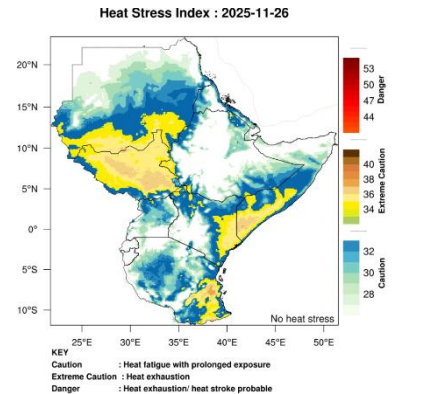

Figure 1 above indicates, light rainfall (less than 50 mm-colored orange) is expected over the southern parts of South Sudan, such as most of Jonglei, Pibor, and greater Equatoria. Most of the country remains dry, indicating the dry season has started. Figure 3 above indicates no exceptional rainfall (colored cyan) expected over South Sudan this week.

In terms of rainfall anomalies (Figure 2), normal conditions (colored cyan) are expected over South Sudan.

Temperature Forecast for 26 Nov-03 Dec 2025

Figure 4 - Mean temperature forecast for 26 Nov-03 Dec 2025 (Source: ICPAC).

Figure 5 - Temperature Anomalies for 26 Nov-03 Dec 2025 (Source: ICPAC).

Figure 6 - Heat Stress Index: 2025-11-26 26 Nov-03 Dec 2025 (Source: ICPAC).

Figure 4 above indicates moderate temperatures (20 - 32 °C-colored orange) expected over South Sudan. Figure 6 above indicates elevated levels of heat stress expected in most parts of South Sudan.

According to temperature anomalies (Figure 5), warmer-than-usual temperatures (colored brownish) are expected over South Sudan

Source: <https://www.icpac.net/weekly-forecast/>

About this bulletin: This weather update is derived from the Intergovernmental Authority on Development (IGAD) Climate Prediction and Applications Centre's (ICPAC) weekly forecasts and produced with the support of FAO South Sudan through projects funded by the African Development Bank, the World Bank, the European Union, and the Governments of Canada, Norway, and Switzerland.