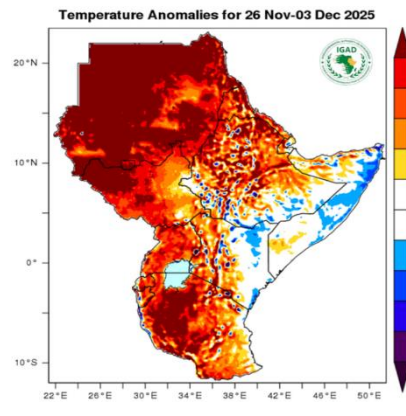

Figure 1 above indicates, light rainfall (less than 50 mm-colored orange) is expected over the southern parts of South Sudan, such as most of Jonglei, Pibor, and greater Equatoria. Most of the country remains dry, indicating the dry season has started. Figure 3 above indicates no exceptional rainfall (colored cyan) expected over South Sudan this week.

In terms of rainfall anomalies (Figure 2), normal conditions (colored cyan) are expected over South Sudan.

Temperature Forecast for 26 Nov-03 Dec 2025

Figure 4 - Mean temperature forecast for 26 Nov-03 Dec 2025 (Source: ICPAC).

Figure 5 - Temperature Anomalies for 26 Nov-03 Dec 2025 (Source: ICPAC).

Figure 6 - Heat Stress Index: 2025-11-26 26 Nov-03 Dec 2025 (Source: ICPAC).

Figure 4 above indicates moderate temperatures (20 - 32 °C-colored orange) expected over South Sudan. Figure 6 above indicates elevated levels of heat stress expected in most parts of South Sudan.