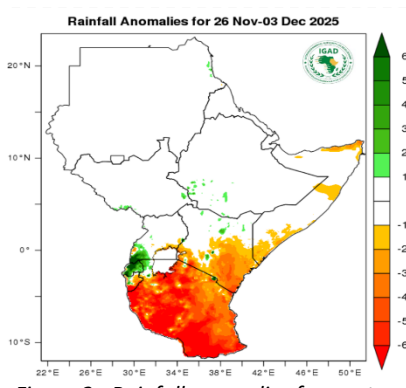

Rainfall Forecast 26 Nov-03 Dec 2025

Figure 1 - Total rainfall forecast 26 Nov-03 Dec 2025 (Source: ICPAC).

Figure 2 - Rainfall anomalies forecast 26 Nov-03 Dec 2025 (Source: ICPAC).

Figure 3 - Exceptional Rainfall forecast 26 Nov-03 Dec 2025 (Source: ICPAC).

Figure 1 above indicates, light rainfall (less than 50 mm-colored orange) is expected over the southern parts of South Sudan, such as most of Jonglei, Pibor, and greater Equatoria. Most of the country remains dry, indicating the dry season has started. Figure 3 above indicates no exceptional rainfall (colored cyan) expected over South Sudan this week.

In terms of rainfall anomalies (Figure 2), normal conditions (colored cyan) are expected over South Sudan.

Temperature Forecast for 26 Nov-03 Dec 2025

Figure 4 - Mean temperature forecast for 26 Nov-03 Dec 2025 (Source: ICPAC).