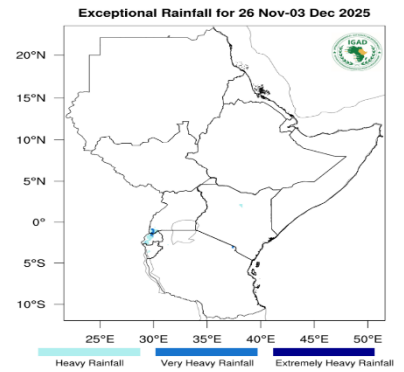

Rainfall Forecast 26 Nov-03 Dec 2025

Figure 1 - Total rainfall forecast 26 Nov-03 Dec 2025 (Source: ICPAC).

Figure 2 - Rainfall anomalies forecast 26 Nov-03 Dec 2025 (Source: ICPAC).

Figure 3 - Exceptional Rainfall forecast 26 Nov-03 Dec 2025 (Source: ICPAC).

Figure 1 above indicates, light rainfall (less than 50 mm-colored orange) is expected over the southern parts of South Sudan, such as most of Jonglei, Pibor, and greater Equatoria. Most of the country remains dry, indicating the dry season has started. Figure 3 above indicates no exceptional rainfall (colored cyan) expected over South Sudan this week.