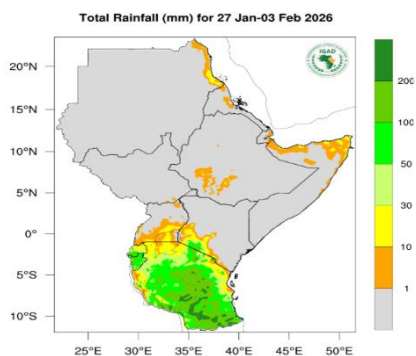

### Rainfall Forecast 27 Jan-03 Feb 2026

Figure 1 - Total rainfall forecast 27 Jan-03 Feb 26 (Source: ICPAC).

Figure 2 - Rainfall anomalies forecast 27 Jan-03 Feb 26 (Source: ICPAC).

Figure 3 - Exceptional Rainfall forecast 27 Jan-03 Feb 26 (Source: ICPAC).

Figure 1 above indicates that no rainfall (colored grey) is expected over South Sudan. Figure 3 above indicates no exceptional rainfall (colored cyan) is expected over the country during this period, indicating the dry season is on.

In terms of rainfall anomalies (Figure 2), the usual dry-season conditions (cyan) are expected over South Sudan.