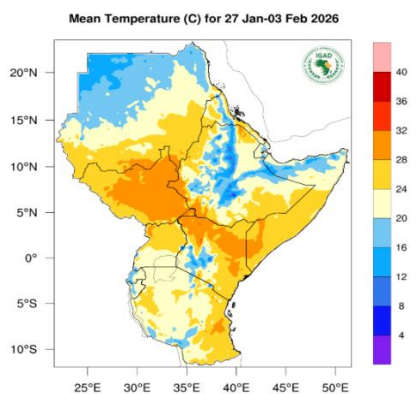

Figure 1 above indicates that no rainfall (colored grey) is expected over South Sudan. Figure 3 above indicates no exceptional rainfall (colored cyan) is expected over the country during this period, indicating the dry season is on.

In terms of rainfall anomalies (Figure 2), the usual dry-season conditions (cyan) are expected over South Sudan.

### Temperature Forecast for 27 Jan-03 Feb 2026

Figure 4 – Mean temperature forecast 27 Jan-03 Feb 26 (Source: ICPAC).

Figure 5 - Temperature Anomalies For 27 Jan-03 Feb 26 (Source: ICPAC).

Figure 6 – Heat Stress 2025-01-26 27 Jan-03 Feb 26 (Source: ICPAC).

Figure 4 above indicates moderate temperatures (24- 32 °C-colored orange) are expected over South Sudan. Figure 6 above indicates elevated levels of heat stress (colored light orange) are expected in central to eastern South Sudan