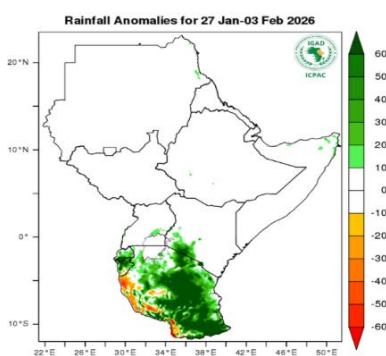

### Rainfall Forecast 27 Jan-03 Feb 2026

Figure 1 - Total rainfall forecast 27 Jan-03 Feb 26 (Source: ICPAC).

Figure 2 - Rainfall anomalies forecast 27 Jan-03 Feb 26 (Source: ICPAC).

Figure 3 - Exceptional Rainfall forecast 27 Jan-03 Feb 26 (Source: ICPAC).

Figure 1 above indicates that no rainfall (colored grey) is expected over South Sudan. Figure 3 above indicates no exceptional rainfall (colored cyan) is expected over the country during this period, indicating the dry season is on.

In terms of rainfall anomalies (Figure 2), the usual dry-season conditions (cyan) are expected over South Sudan.