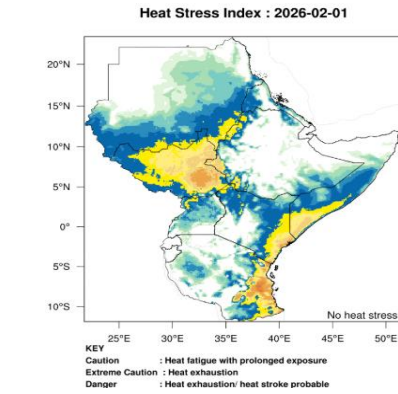

Figure 1 above indicates that no rainfall (colored grey) is expected over South Sudan. Figure 3 above indicates no exceptional rainfall (colored cyan) is expected over the country during this period, indicating the dry season is on.

In terms of rainfall anomalies (Figure 2), the usual dry-season conditions (cyan) are expected over South Sudan.

### Temperature Forecast for 27 Jan-03 Feb 2026

Figure 4 – Mean temperature forecast 27 Jan-03 Feb 26 (Source: ICPAC).

Figure 5 - Temperature Anomalies For 27 Jan-03 Feb 26 (Source: ICPAC).

Figure 6 – Heat Stress 2025-01-26 27 Jan-03 Feb 26 (Source: ICPAC).

Figure 4 above indicates moderate temperatures (24- 32 °C-colored orange) are expected over South Sudan. Figure 6 above indicates elevated levels of heat stress (colored light orange) are expected in central to eastern South Sudan