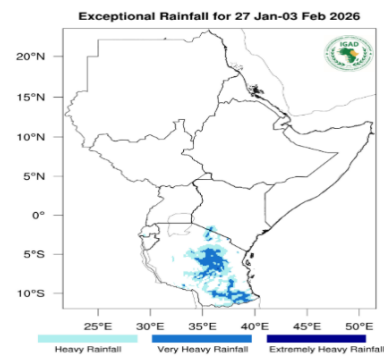

### Rainfall Forecast 27 Jan-03 Feb 2026

Figure 1 - Total rainfall forecast 27 Jan-03 Feb 26 (Source: ICPAC).

Figure 2 - Rainfall anomalies forecast 27 Jan-03 Feb 26 (Source: ICPAC).

Figure 3 - Exceptional Rainfall forecast 27 Jan-03 Feb 26 (Source: ICPAC).

Figure 1 above indicates that no rainfall (colored grey) is expected over South Sudan. Figure 3 above indicates no exceptional rainfall (colored cyan) is expected over the country during this period, indicating the dry season is on.

In terms of rainfall anomalies (Figure 2), the usual dry-season conditions (cyan) are expected over South Sudan.