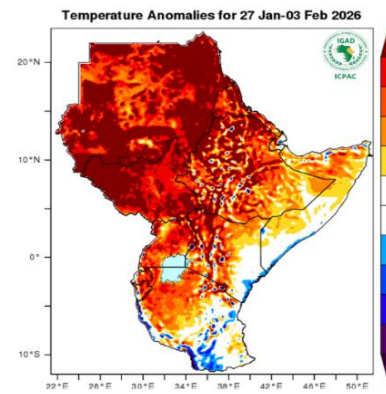

Figure 1 above indicates that no rainfall (colored grey) is expected over South Sudan. Figure 3 above indicates no exceptional rainfall (colored cyan) is expected over the country during this period, indicating the dry season is on.

In terms of rainfall anomalies (Figure 2), the usual dry-season conditions (cyan) are expected over South Sudan.

### Temperature Forecast for 27 Jan-03 Feb 2026

Figure 4 – Mean temperature forecast 27 Jan-03 Feb 26 (Source: ICPAC).

Figure 5 - Temperature Anomalies For 27 Jan-03 Feb 26 (Source: ICPAC).

Figure 6 – Heat Stress 2025-01-26 27 Jan-03 Feb 26 (Source: ICPAC).

Figure 4 above indicates moderate temperatures (24- 32 °C-colored orange) are expected over South Sudan. Figure 6 above indicates elevated levels of heat stress (colored light orange) are expected in central to eastern South Sudan